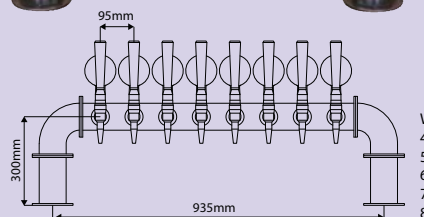

Python Annual KWh

- Eco Python
- 19mm Insulation
- 13mm Insulation

Glykol Python also available in 9 + 13 line configuration

Taps

Slimline

**Slimline
2 way**

Chic

Mini Viper/Viper
*Chrome/black nickel
and bronze finish*

Brewery Tee

Bridge Tower

Brewery Tee Low

**Long
Illuminated
Pod**

**Short
Illuminated
Pod**

**Tap
Handle**

*Available in chrome or
bronze finish*

Bottle Coolers