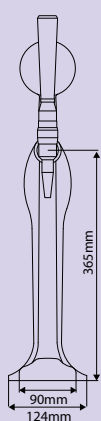

Taps

Slimline