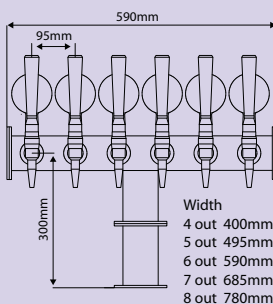

Measurements

External 1790 x 990 x 2190

16 KegPal

Measurements

External 1790 x 1390 x 2190

20 KegPal

Measurements

External 1790 x 1790 x 2190

8 Keg

Box Height 1880 x 960 x 1094mm
With cooling unit 1880 x 960 x 1664mm

10 Keg

Box Height 2300 x 960 x 1094mm
With cooling unit 2300 x 960 x 1664mm

Special Integrated Keg Box available in 2/3 keg capacity

Python Annual KWh

- Eco Python
- 19mm Insulation
- 13mm Insulation

Glykol Python also available in 9 + 13 line configuration

Taps

Slimline

**Slimline
2 way**

Chic

Mini Viper/Viper
*Chrome/black nickel
and bronze finish*